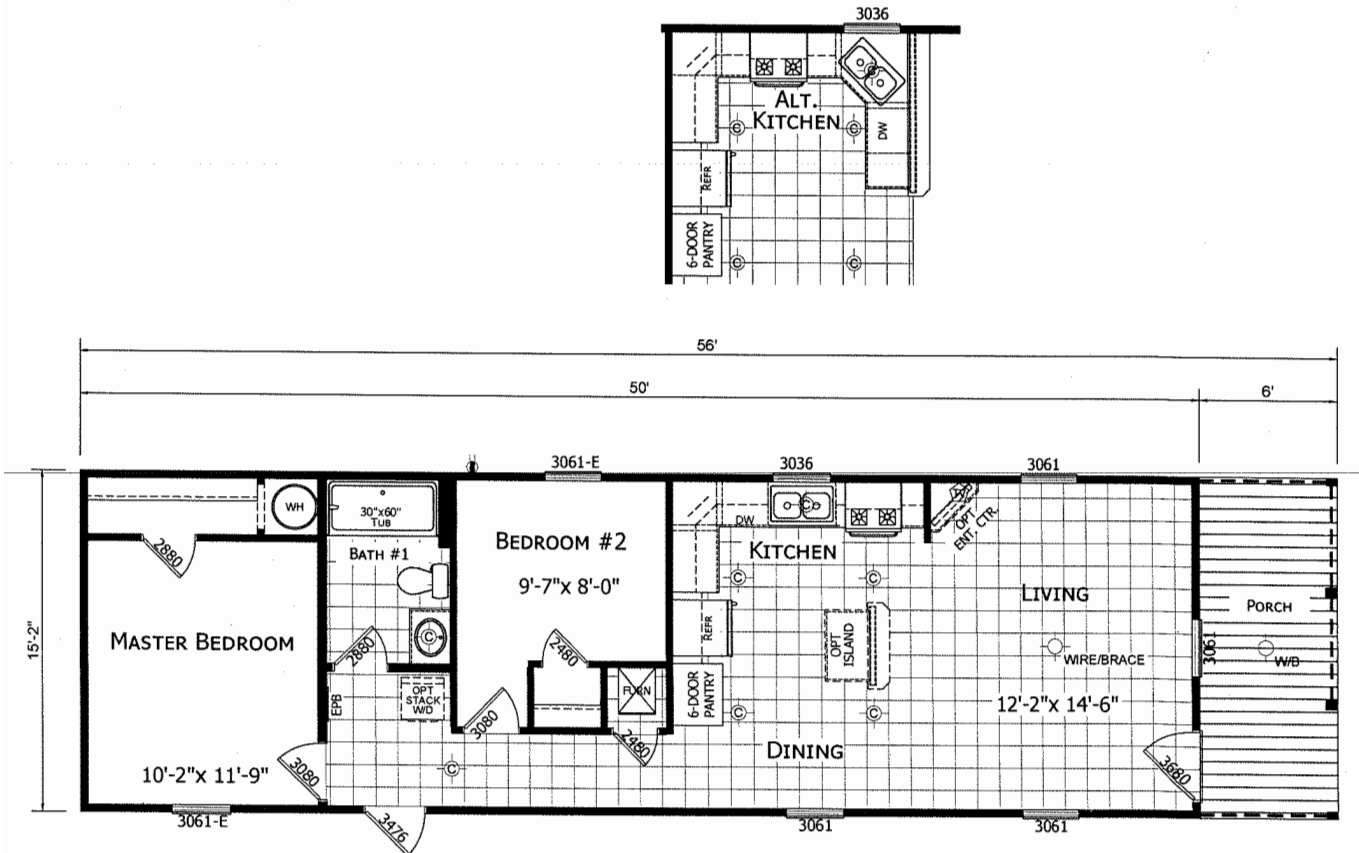

# Shorewood

Innovation Series

758 SQ. FT. (Approximate) 2 Bedrooms, 1 Bath

Last Updated: 7-16-21