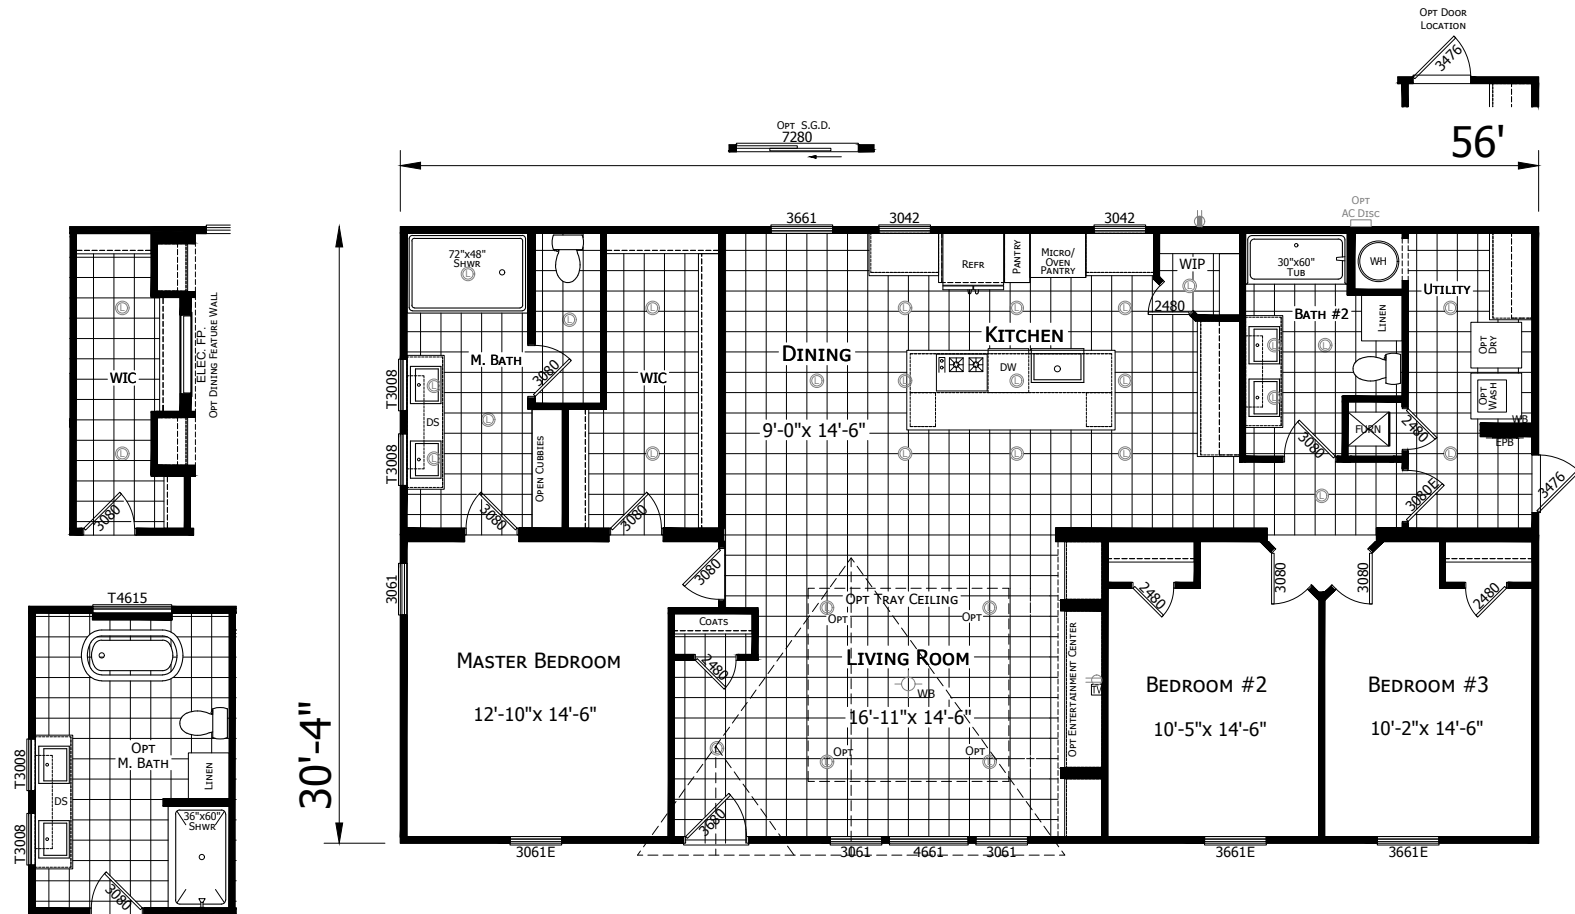

Wolfforth

Innovation Series - Multi Section

1,699 SQ. FT. (Approximate) 3 Bedrooms, 2 Baths

Last Updated: 5-11-21

FACTORY EXPO HOME CENTERS
 3401 W. Corsicana Hwy
 Athens, Texas 75751

FactoryExpoDirect.net | 1-800-218-5309