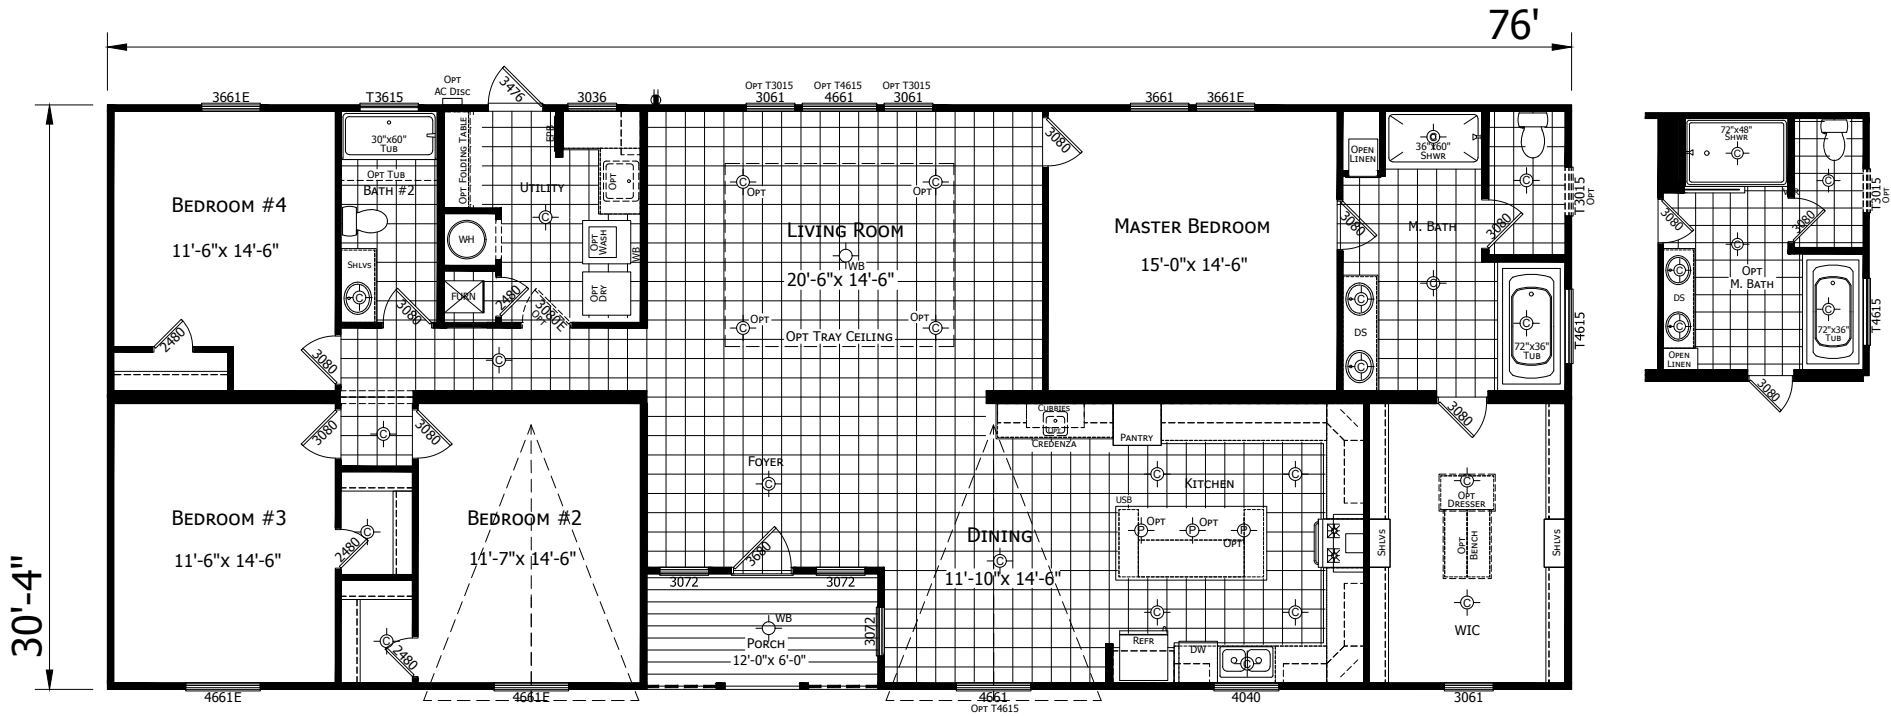

# Estero

Innovation Series - Multi Section

2,233 SQ. FT. (Approximate) 4 Bedrooms, 2 Baths

Last Updated: 7-16-21

**FACTORY EXPO HOME CENTERS**  
 3401 W. Corsicana Hwy  
 Athens, Texas 75751

**FactoryExpoDirect.net | 1-800-218-5309**