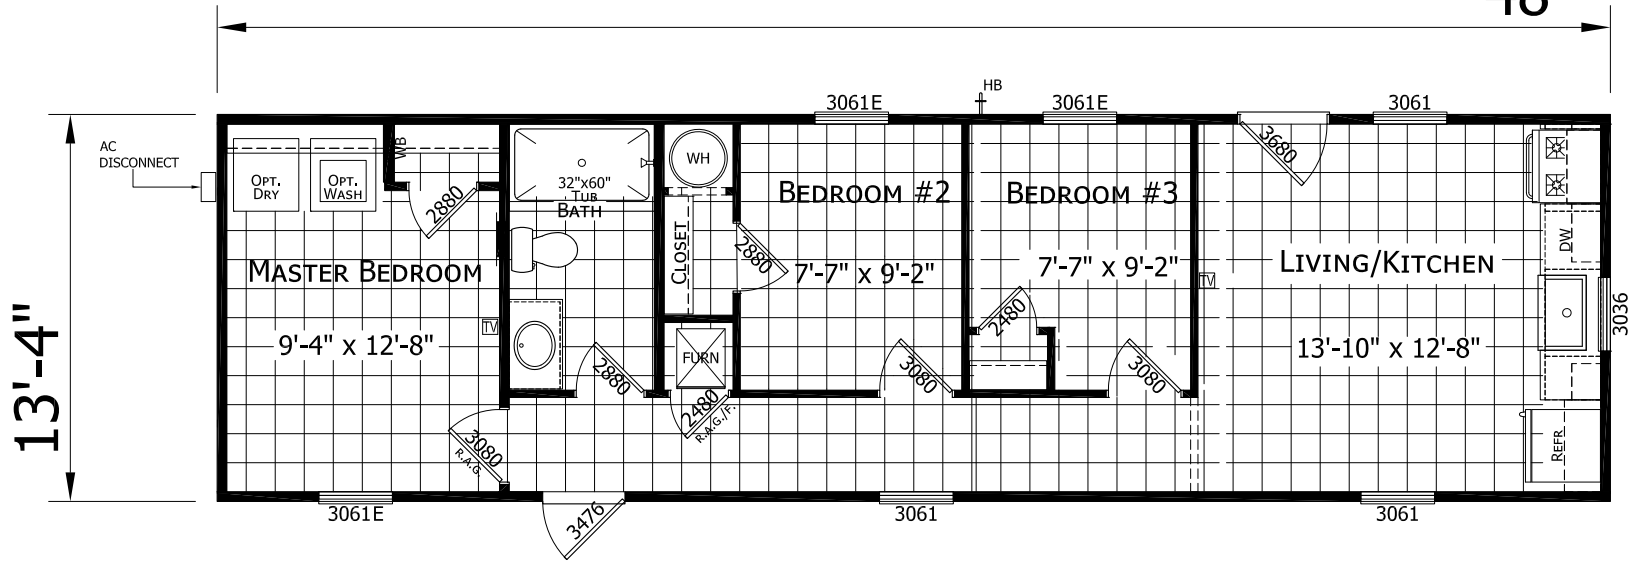

Thrifty 3
Innovation Series

Factory Expo
"Factory Direct Pricing" HOME CENTERS

Single Section
3 Bedroom, 1 Bath
Approx. 640 Sq. Ft.

Last Updated 6-24-20

13'-4"

Important: Due to our policy of continual improvement, all information in our brochures may vary from actual home. The right is reserved to make changes at any time, without notice or obligation, in colors, materials, specifications, processes, and models. All dimensions and square footage calculations are nominal and approximate figures. Please check with your local sales associate for specific and current information.