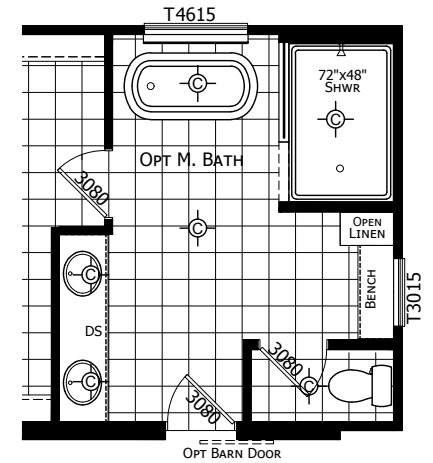

Ravanna

Innovation Series - Multi Section

2,235 SQ. FT. (Approximate) 4 Bedrooms, 2 Baths

Last Updated: 7-16-21

FACTORY EXPO HOME CENTERS
 3401 W. Corsicana Hwy
 Athens, Texas 75751

FactoryExpoDirect.net | 1-800-218-5309