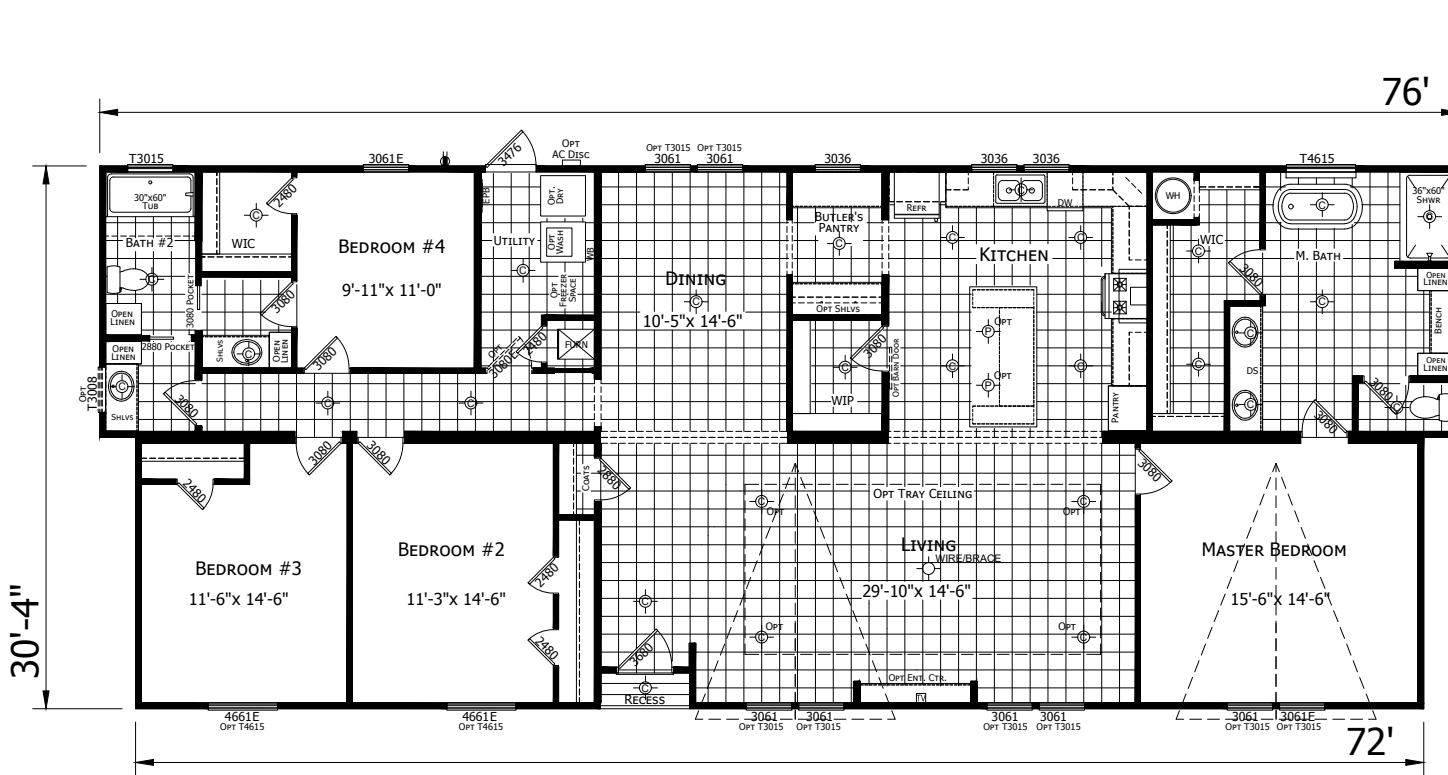

Ravanna

Innovation Series - Multi Section

2,235 SQ. FT. (Approximate) 4 Bedrooms, 2 Baths

Last Updated: 7-16-21

FACTORY EXPO HOME CENTERS
 3401 W. Corsicana Hwy
 Athens, Texas 75751

FactoryExpoDirect.net | 1-800-218-5309