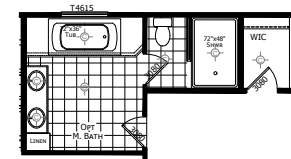

Harleton

Innovation Series - Multi Section

2,305 SQ. FT. (Approximate) 4 Bedrooms, 3 Baths

Last Updated: 5-11-21

FACTORY EXPO HOME CENTERS
3401 W. Corsicana Hwy
Athens, Texas 75751

FactoryExpoDirect.net | 1-800-218-5309