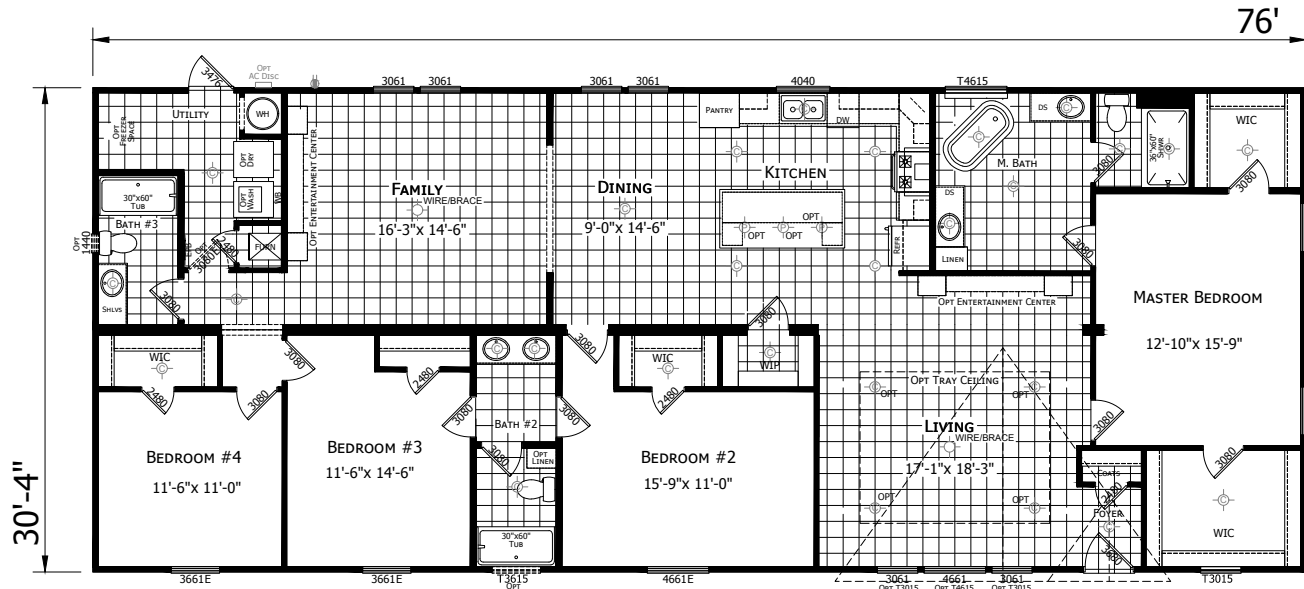

Harleton

Innovation Series - Multi Section

2,305 SQ. FT. (Approximate) 4 Bedrooms, 3 Baths

Last Updated: 5-11-21

FACTORY EXPO HOME CENTERS
3401 W. Corsicana Hwy
Athens, Texas 75751

FactoryExpoDirect.net | 1-800-218-5309