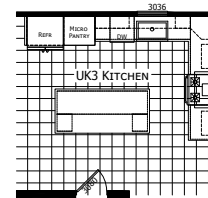

Harleton

Innovation Series - Multi Section

2,305 SQ. FT. (Approximate) 4 Bedrooms, 3 Baths

Last Updated: 5-11-21

FACTORY EXPO HOME CENTERS
3401 W. Corsicana Hwy
Athens, Texas 75751

FactoryExpoDirect.net | 1-800-218-5309