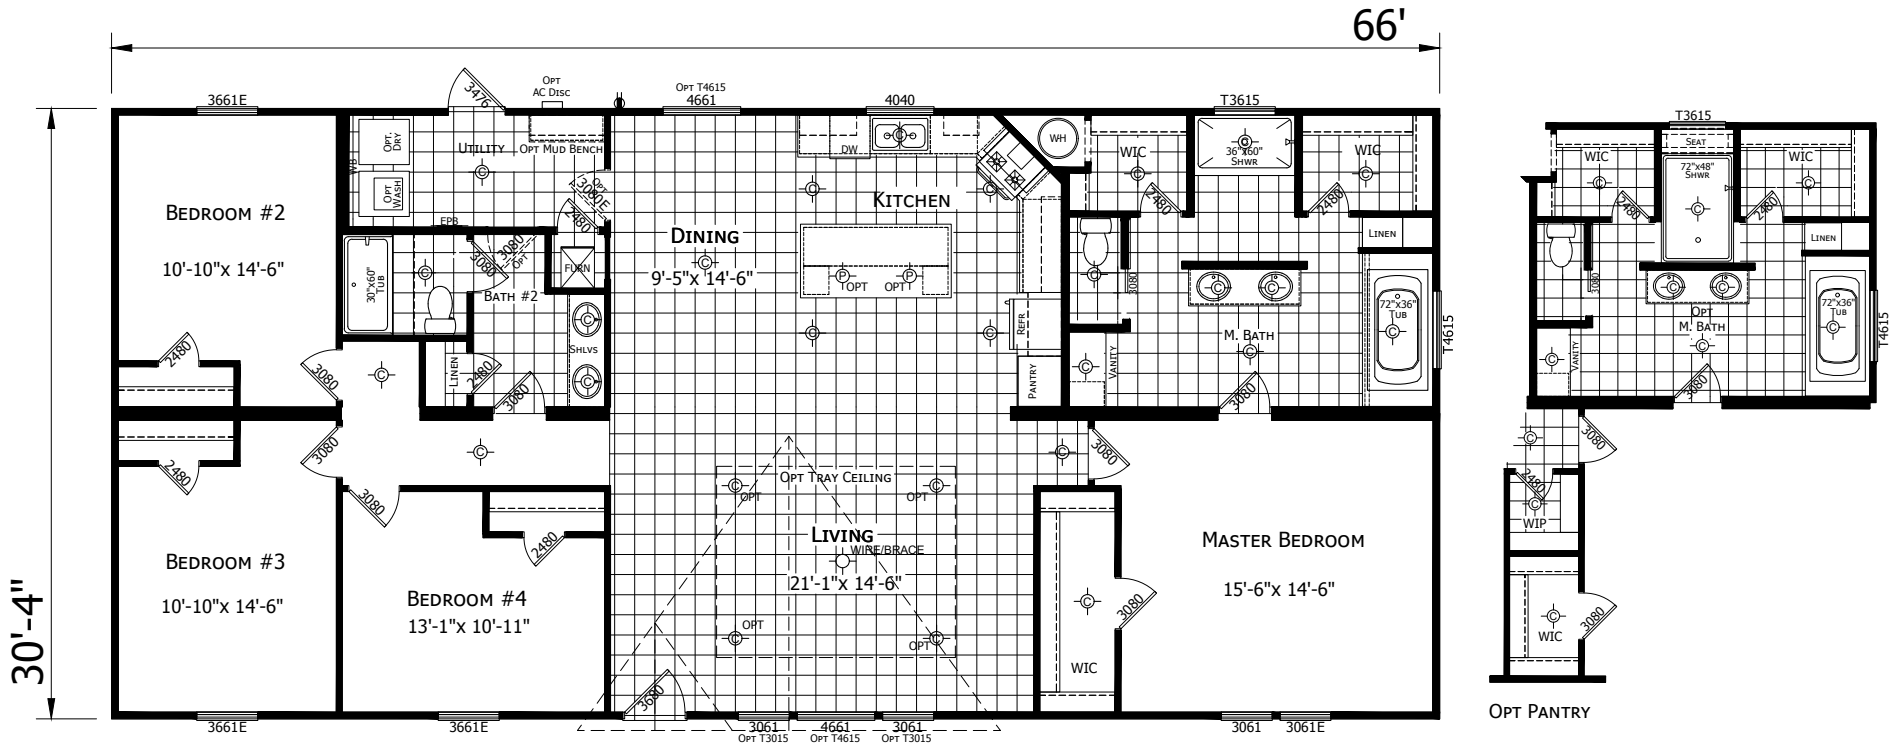

Buckeville

Innovation Series - Multi Section

2,002 SQ. FT. (Approximate) 4 Bedrooms, 2 Baths

Last Updated: 5-11-21

FACTORY EXPO HOME CENTERS

3401 W. Corsicana Hwy
Athens, Texas 75751

FactoryExpoDirect.net | 1-800-218-5309