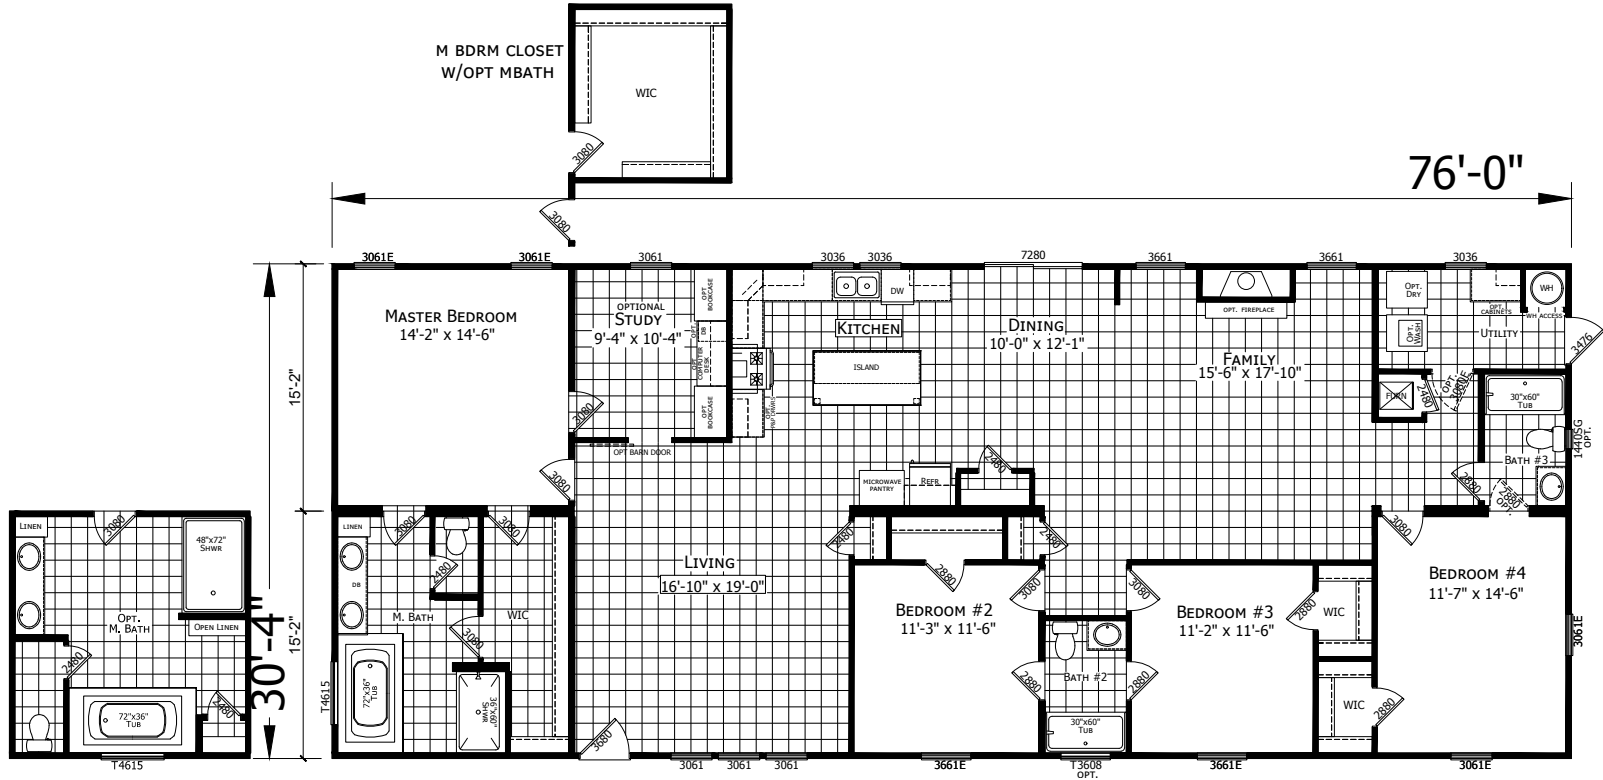

**Bivins**  
Innovation Series

**Factory Expo**  
"Factory Direct Pricing"  
HOME CENTERS

Multi Section  
4 Bedrooms, 3 Baths  
Approx. 2,305 Sq. Ft.

Last Updated: 1-8-2020

3401 W. Corsicana Highway, Athens, TX 75751