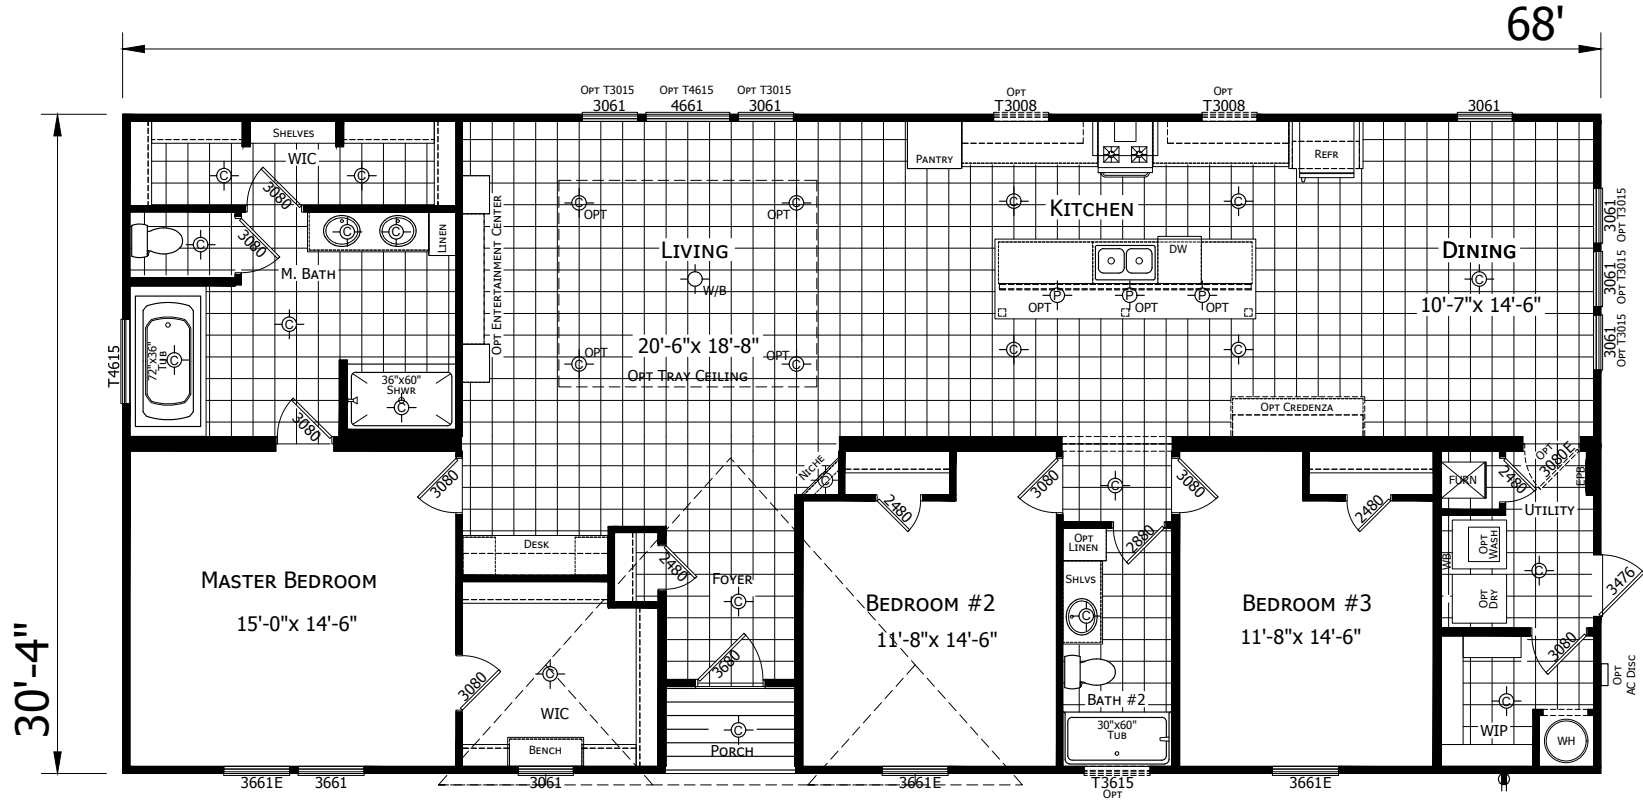

# Spruce

Innovation Series - Multi Section

2,039 SQ. FT. (Approximate) 3 Bedrooms, 2 Baths

Last Updated: 7-16-21

**FACTORY EXPO HOME CENTERS**  
 3401 W. Corsicana Hwy  
 Athens, Texas 75751

**FactoryExpoDirect.net | 1-800-218-5309**