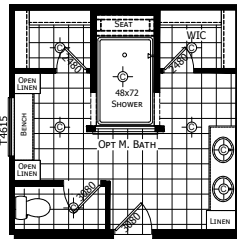

# Spruce

Innovation Series - Multi Section

2,039 SQ. FT. (Approximate) 3 Bedrooms, 2 Baths

Last Updated: 7-16-21

**FACTORY EXPO HOME CENTERS**  
 3401 W. Corsicana Hwy  
 Athens, Texas 75751

**FactoryExpoDirect.net | 1-800-218-5309**