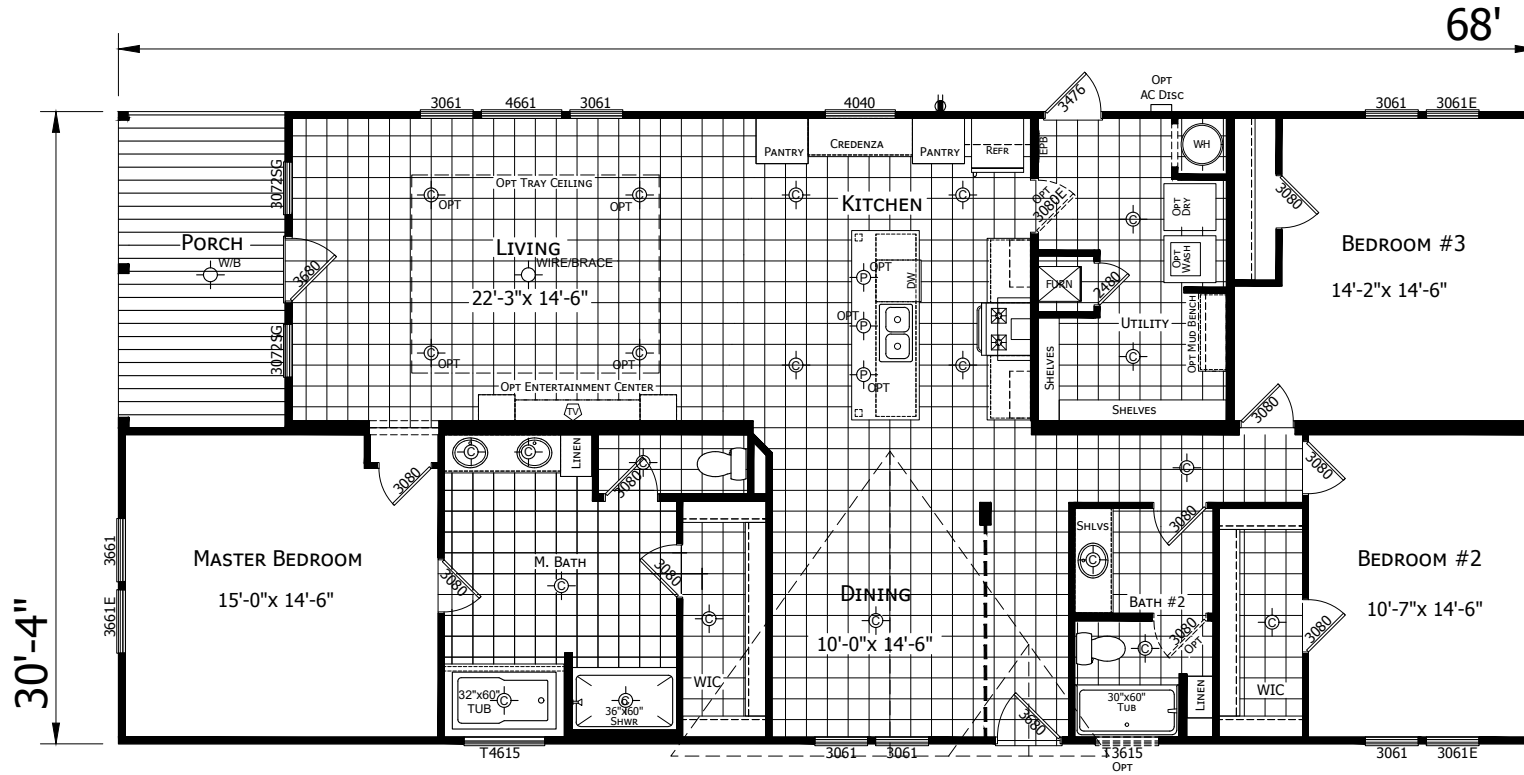

Dudley

Innovation Series - Multi Section

1,941 SQ. FT. (Approximate) 3 Bedrooms, 2 Baths

Last Updated: 7-16-21

FACTORY EXPO HOME CENTERS
 3401 W. Corsicana Hwy
 Athens, Texas 75751

FactoryExpoDirect.net | 1-800-218-5309