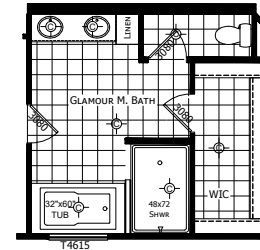

Dudley

Innovation Series - Multi Section

1,941 SQ. FT. (Approximate) 3 Bedrooms, 2 Baths

Last Updated: 7-16-21

FACTORY EXPO HOME CENTERS
 3401 W. Corsicana Hwy
 Athens, Texas 75751

FactoryExpoDirect.net | 1-800-218-5309