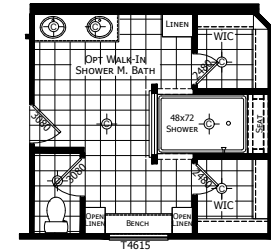

Dudley

Innovation Series - Multi Section

1,941 SQ. FT. (Approximate) 3 Bedrooms, 2 Baths

Last Updated: 7-16-21

FACTORY EXPO HOME CENTERS
 3401 W. Corsicana Hwy
 Athens, Texas 75751

FactoryExpoDirect.net | 1-800-218-5309