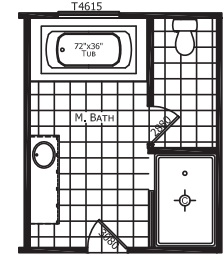

Mabank
Innovation Series

Factory Expo
"Factory Direct Pricing"
HOME CENTERS

Multi-Section
4 Bedroom, 2 Bath
Approx. 2,305 Sq. Ft.

Last Updated 12-12-18

3401 W. Corsicana Highway, Athens, TX 75751

1-800-218-5309