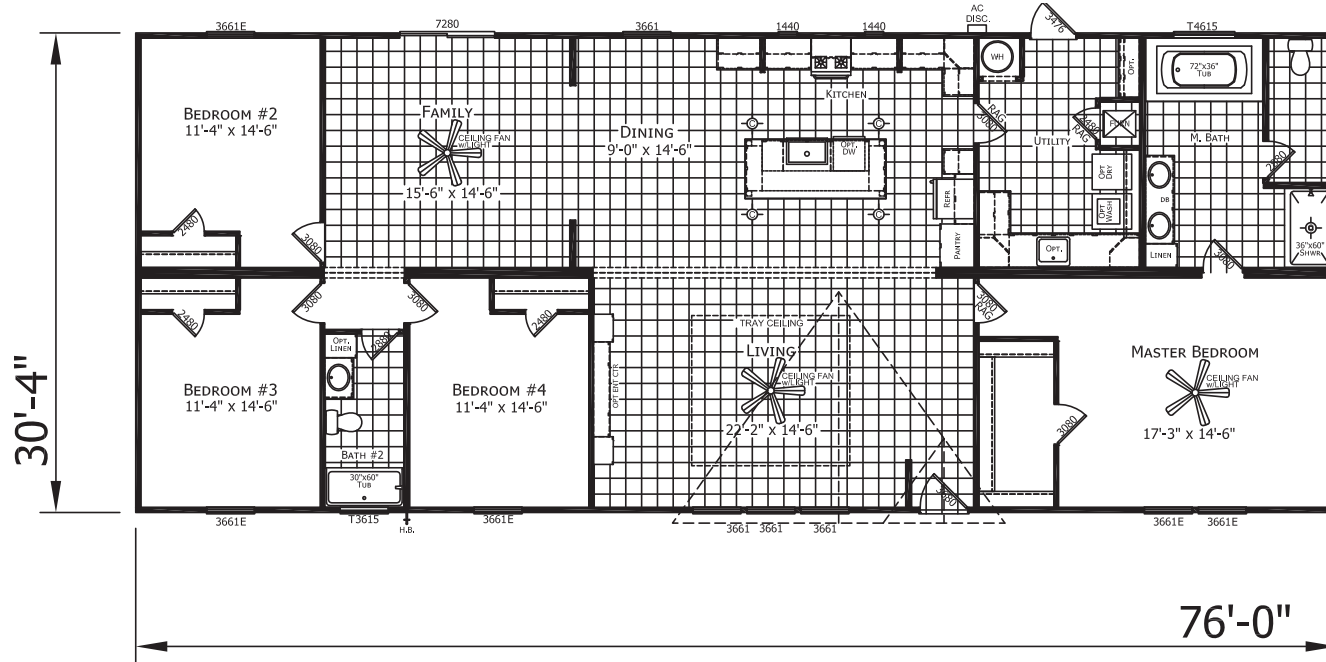

Mabank
Innovation Series

Factory Expo
"Factory Direct Pricing"
HOME CENTERS

Multi-Section
4 Bedroom, 2 Bath
Approx. 2,305 Sq. Ft.

Last Updated 12-12-18

3401 W. Corsicana Highway, Athens, TX 75751

1-800-218-5309