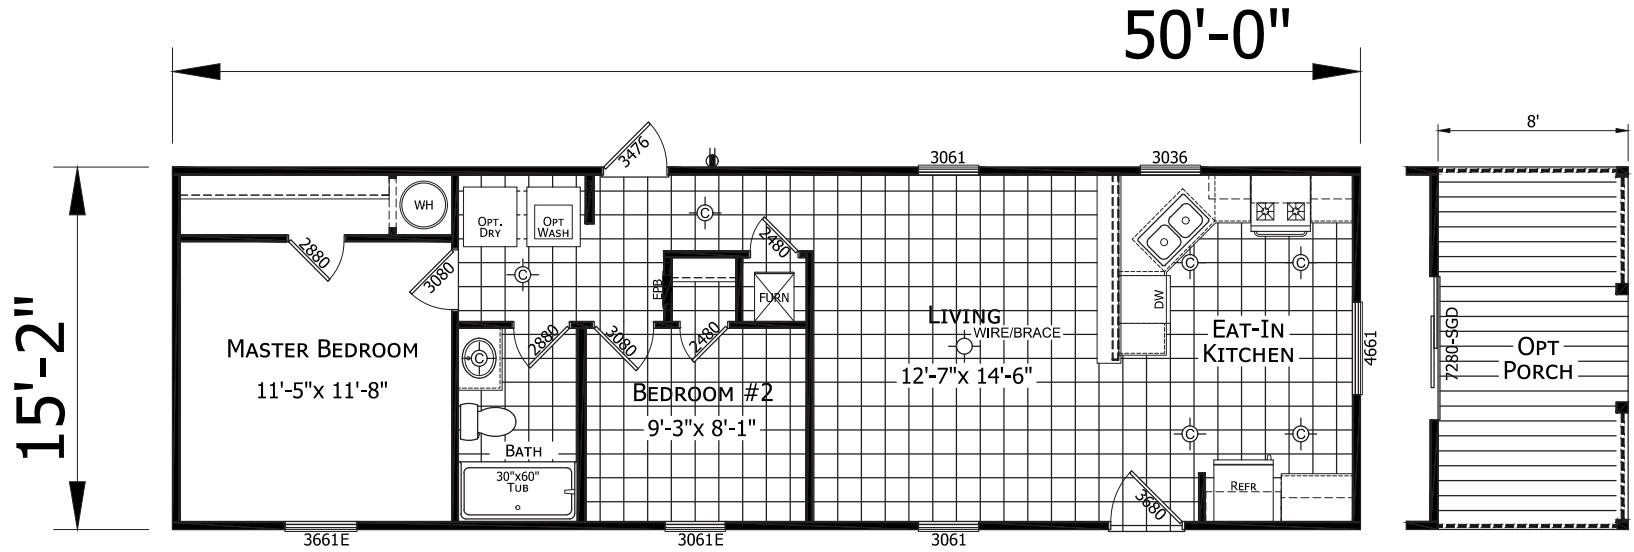

Amberwood
Innovation Series

Factory Expo
HOME CENTERS
"Factory Direct Pricing"

Single Section
1 Bedroom, 1 Bath
Approx. 758 Sq. Ft.

Last Updated 11-14-18

3401 W. Corsicana Highway, Athens, TX 75751

1-800-218-5309