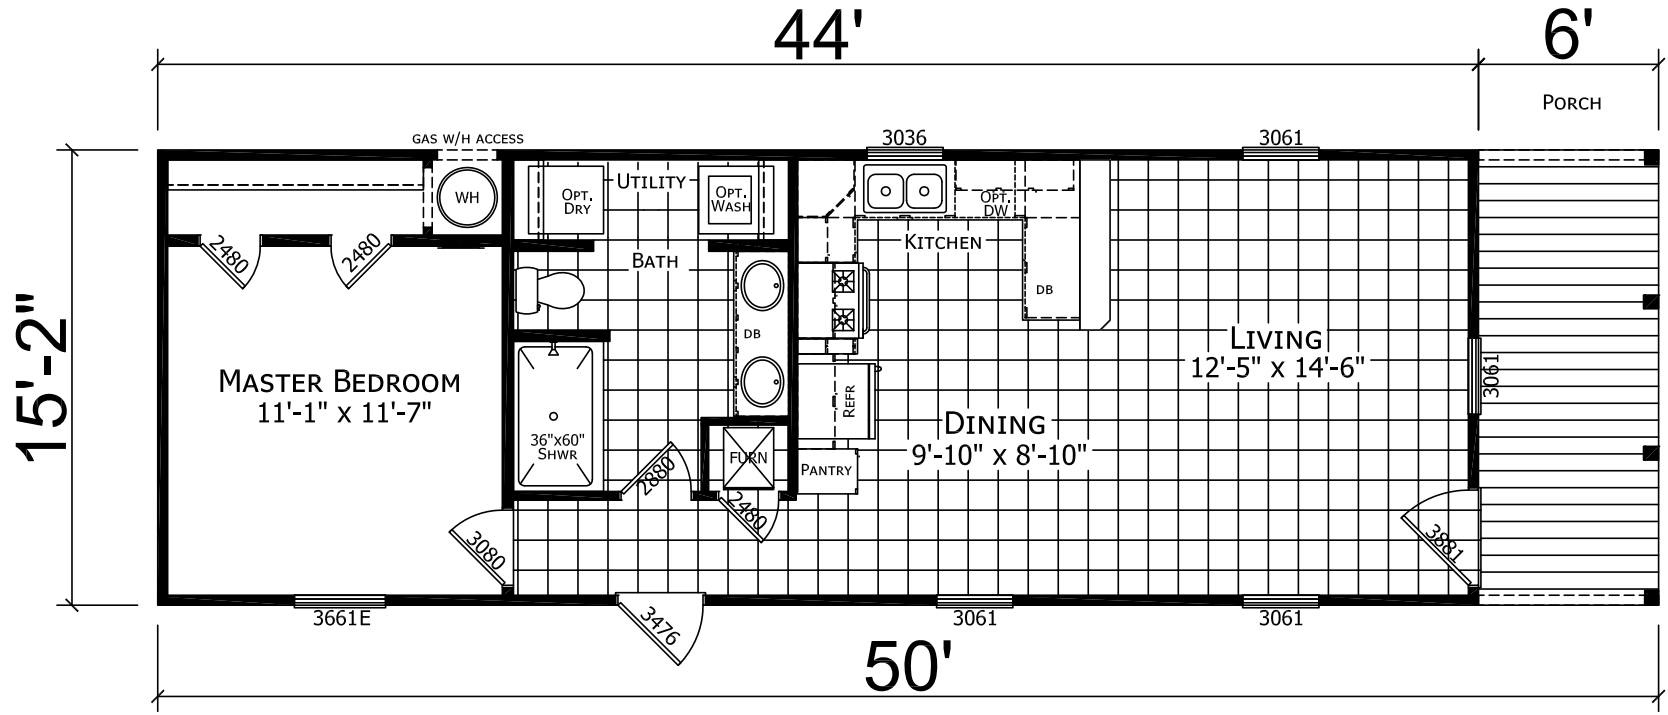

Broaddus
Innovation Series

Factory Expo
"Factory Direct Pricing"
HOME CENTERS

Single Section
1 Bedroom, 1 Bath
Approx. 667 Sq. Ft.

Last Updated 3-5-19

3401 W. Corsicana Highway, Athens, TX 75751

1-800-218-5309