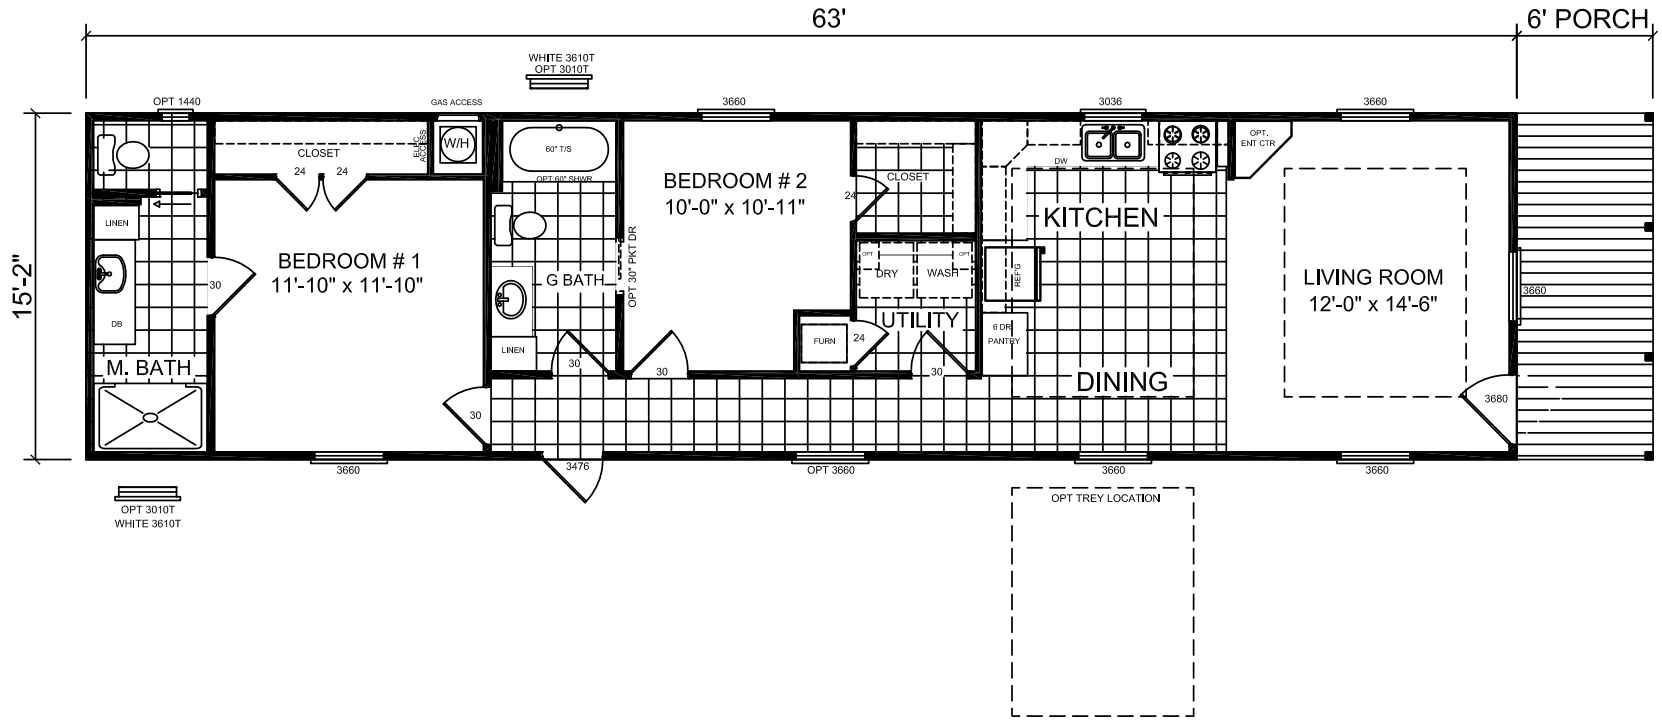

**Hurley**  
Innovation Series

**Factory Expo**  
"Factory Direct Pricing"  
HOME CENTERS

Single Section  
2 Bedroom, 2 Bath  
Approx. 880 Sq. Ft.

Last Updated: 1-2-19

3401 W. Corsicana Highway, Athens, TX 75751