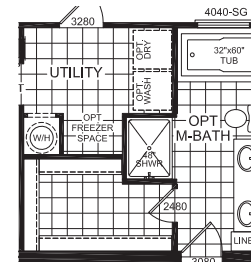

Holly Mountain
Innovation Series

Factory Expo
HOME CENTERS
"Factory Direct Pricing"

Multi-Section
3 Bedroom, 2 Bath
Approx. 1,820 Sq. Ft.

Last Updated: 1-2-19

3401 W. Corsicana Highway, Athens, TX 75751

1-800-218-5309