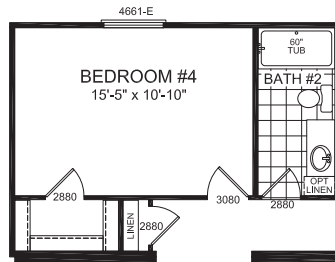

Holly Mountain
Innovation Series

Factory Expo
HOME CENTERS
"Factory Direct Pricing"

Multi-Section
3 Bedroom, 2 Bath
Approx. 1,820 Sq. Ft.

Last Updated: 1-2-19

3401 W. Corsicana Highway, Athens, TX 75751

1-800-218-5309