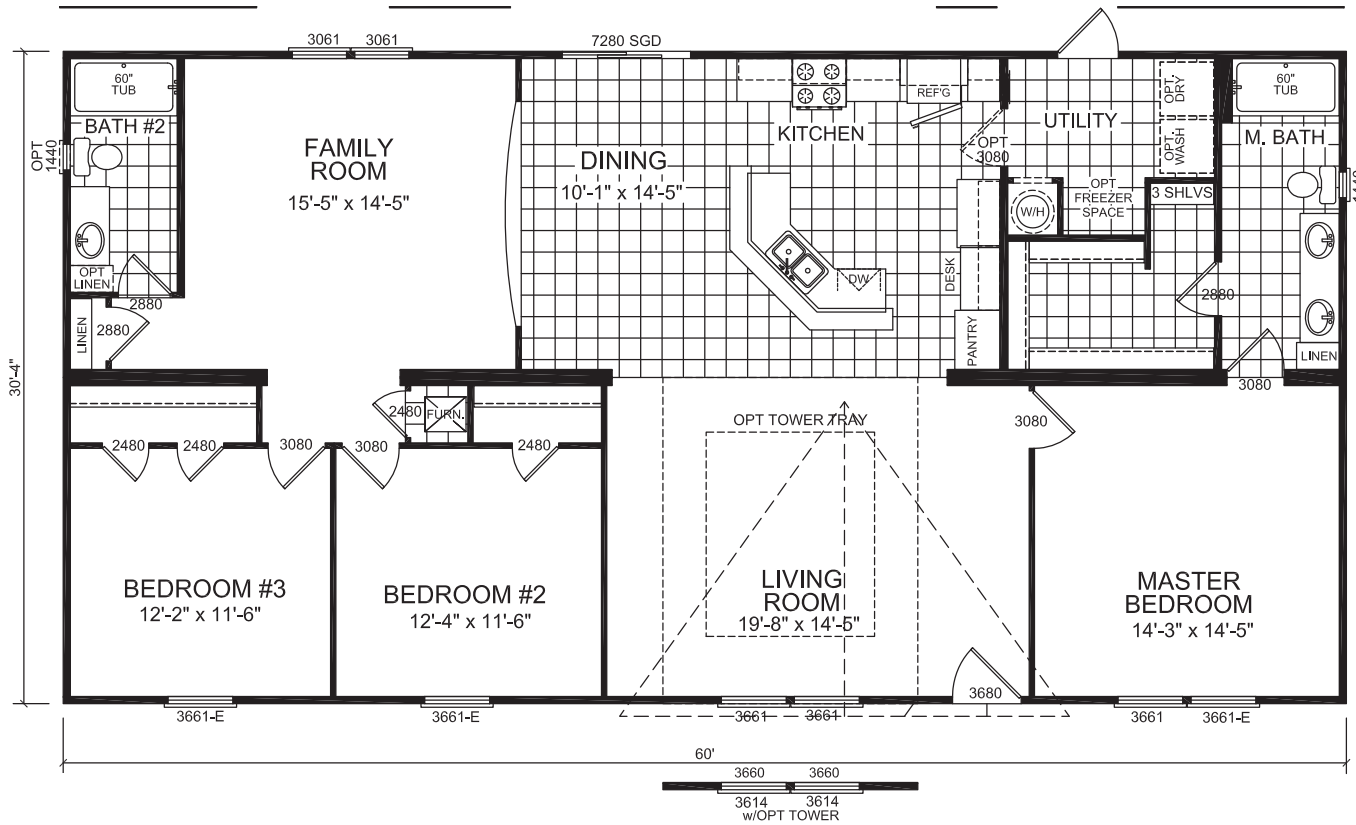

Holly Mountain
Innovation Series

Factory Expo
HOME CENTERS
"Factory Direct Pricing"

Multi-Section
3 Bedroom, 2 Bath
Approx. 1,820 Sq. Ft.

Last Updated: 1-2-19

3401 W. Corsicana Highway, Athens, TX 75751

1-800-218-5309