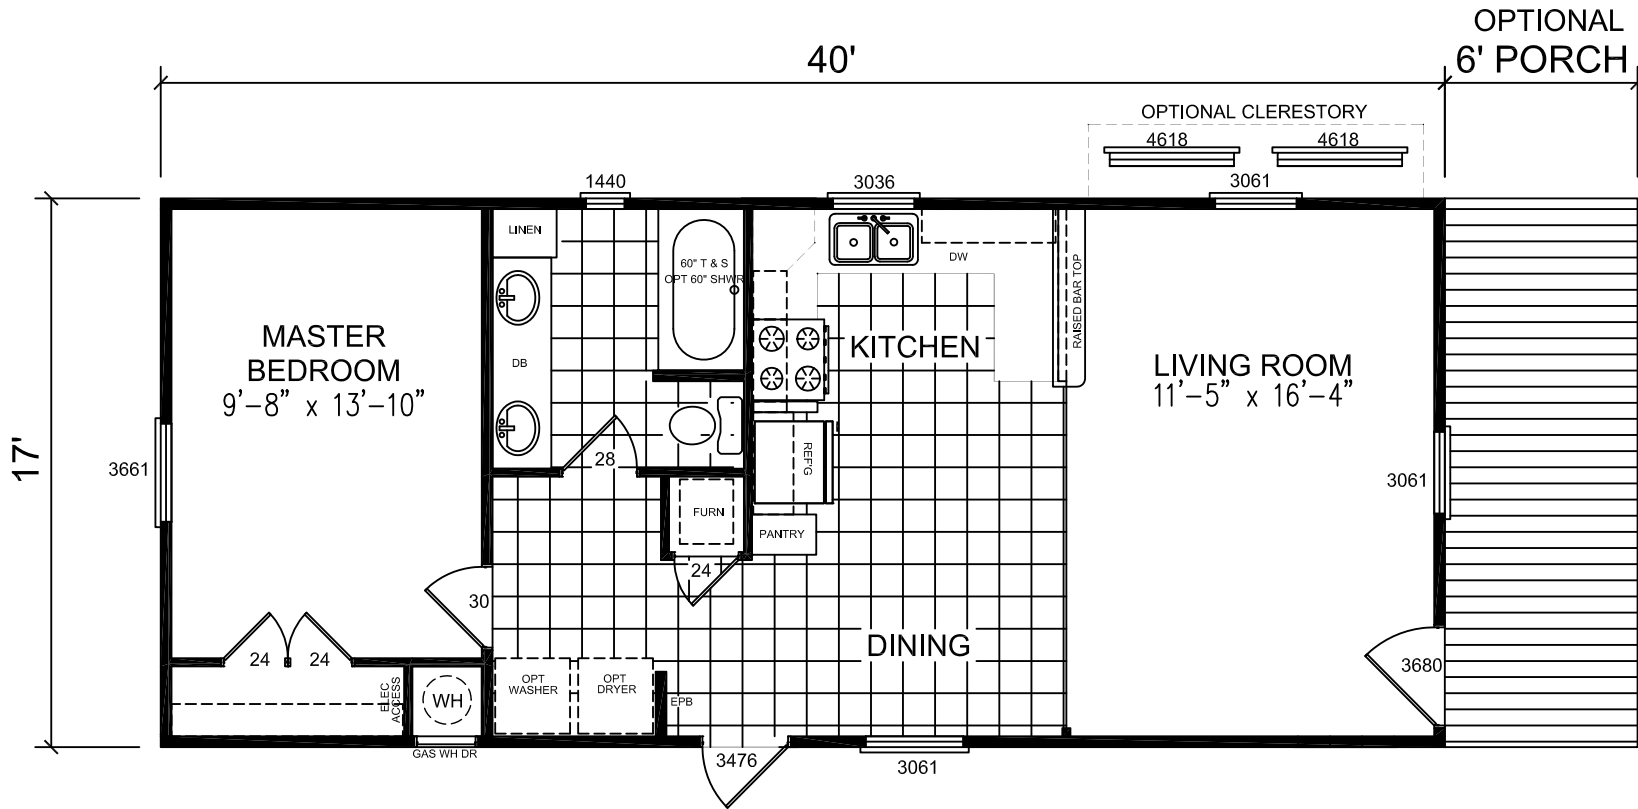

Glen Rose
Innovation Series

Factory Expo
"Factory Direct Pricing"
HOME CENTERS

Single Section
1 Bedroom, 1 Bath
Approx. 680 Sq. Ft.

Last Updated: 1-2-19

3401 W. Corsicana Highway, Athens, TX 75751

1-800-218-5309